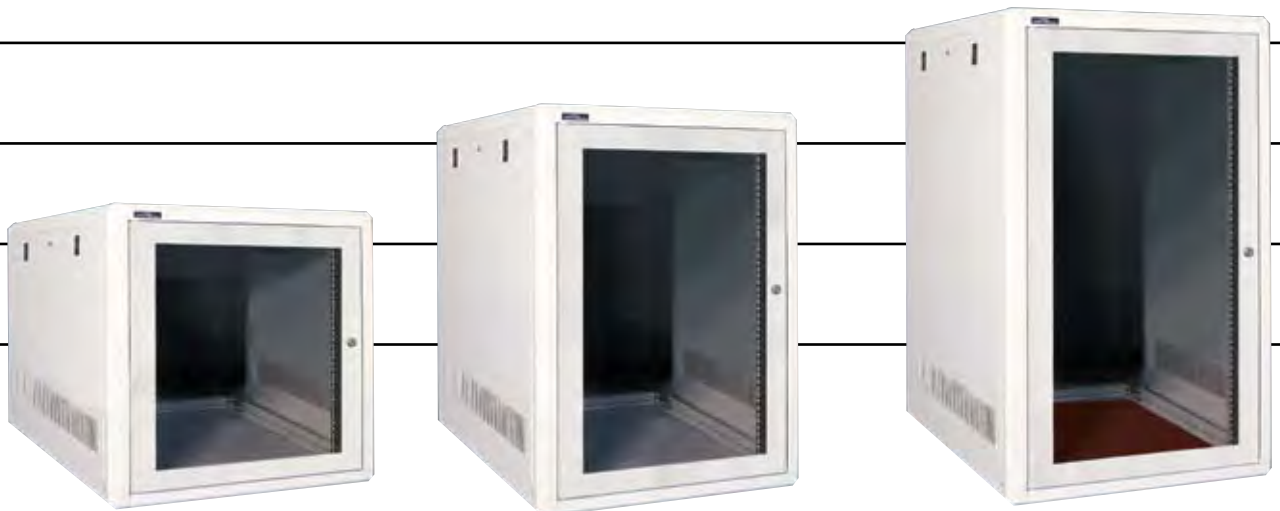

Dimensions:

Note:
Add **-L** to the part number
for L Rails

12RU Complete Cabinets (CC)

Enclosure	External Dimensions			Internal Dimensions		
Part Number	Height	Width	Depth	Height	Width	Depth
CC1203	615mm	625mm	605mm	530mm	540mm	520mm
CC1204	615mm	625mm	805mm	530mm	540mm	720mm
CC1210	615mm	625mm	905mm	530mm	540mm	820mm
CC1201	615mm	625mm	1005mm	530mm	540mm	920mm

Add **-L** to the part number for L style equipment rails

18RU Complete Cabinets (CC)

Enclosure	External Dimensions			Internal Dimensions		
Part Number	Height	Width	Depth	Height	Width	Depth
CC1803	915mm	625mm	605mm	830mm	540mm	520mm
CC1804	915mm	625mm	805mm	830mm	540mm	720mm
CC1810	915mm	625mm	905mm	830mm	540mm	820mm
CC1801	915mm	625mm	1005mm	530mm	540mm	920mm

Add **-L** to the part number for L style equipment rails

24RU Complete Cabinets (CC)

Enclosure	External Dimensions			Internal Dimensions		
Part Number	Height	Width	Depth	Height	Width	Depth
CC2403	1215mm	625mm	605mm	1130mm	540mm	520mm
CC2404	1215mm	625mm	805mm	1130mm	540mm	720mm
CC2410	1215mm	625mm	905mm	1130mm	540mm	820mm
CC2401	1215mm	625mm	1005mm	1130mm	540mm	920mm

Add **-L** to the part number for L style equipment rails

= Available on request in NZ

Section 1 19" Series

30RU Complete Cabinets (CC)

Enclosure	External Dimensions			Internal Dimensions		
Part Number	Height	Width	Depth	Height	Width	Depth
CC3003	1515mm	625mm	605mm	1430mm	540mm	520mm
CC3004	1515mm	625mm	805mm	1430mm	540mm	720mm
CC3010	1515mm	625mm	905mm	1430mm	540mm	820mm
CC3001	1515mm	625mm	1005mm	1430mm	540mm	920mm