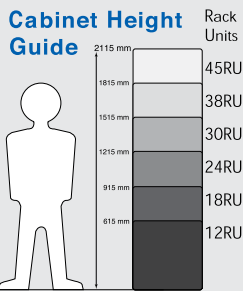

Dimensions:

Note:
Add **-L** to the part number
for L Rails

12RU Complete Cabinets (CC)

Enclosure	External Dimensions			Internal Dimensions		
Part Number	Height	Width	Depth	Height	Width	Depth
CC1203	615mm	625mm	605mm	530mm	540mm	520mm
CC1204	615mm	625mm	805mm	530mm	540mm	720mm
CC1210	615mm	625mm	905mm	530mm	540mm	820mm
CC1201	615mm	625mm	1005mm	530mm	540mm	920mm

Add **-L** to the part number for L style equipment rails

18RU Complete Cabinets (CC)

Enclosure	External Dimensions			Internal Dimensions		
Part Number	Height	Width	Depth	Height	Width	Depth
CC1803	915mm	625mm	605mm	830mm	540mm	520mm
CC1804	915mm	625mm	805mm	830mm	540mm	720mm
CC1810	915mm	625mm	905mm	830mm	540mm	820mm
CC1801	915mm	625mm	1005mm	530mm	540mm	920mm

Add **-L** to the part number for L style equipment rails

24RU Complete Cabinets (CC)

Enclosure	External Dimensions			Internal Dimensions		
Part Number	Height	Width	Depth	Height	Width	Depth
CC2403	1215mm	625mm	605mm	1130mm	540mm	520mm
CC2404	1215mm	625mm	805mm	1130mm	540mm	720mm
CC2410	1215mm	625mm	905mm	1130mm	540mm	820mm
CC2401	1215mm	625mm	1005mm	1130mm	540mm	920mm

Add **-L** to the part number for L style equipment rails

= Available on request in NZ

Section 1 19" Series

30RU Complete Cabinets (CC)

Enclosure	External Dimensions			Internal Dimensions		
Part Number	Height	Width	Depth	Height	Width	Depth
CC3003	1515mm	625mm	605mm	1430mm	540mm	520mm
CC3004	1515mm	625mm	805mm	1430mm	540mm	720mm
CC3010	1515mm	625mm	905mm	1430mm	540mm	820mm
CC3001	1515mm	625mm	1005mm	1430mm	540mm	920mm