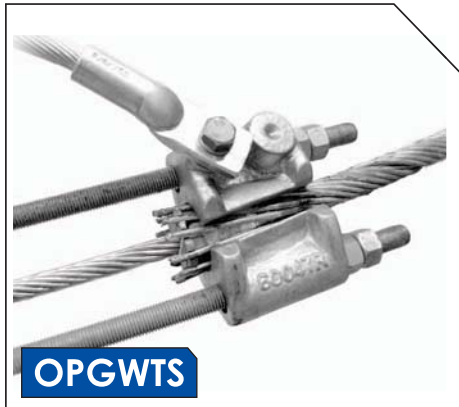

Fiberlign[®] Deadend

General Recommendations

The Fiberlign Deadend is designed to terminate Optical Ground Wire (OPGW) while minimising any compression stresses that may be transferred to the core or optical elements within. The combination of retaining rods, wedge and housing distribute axial and compressive loading over a large area of the OPGW cable. Left-hand or right-hand lay style is provided to suit left-hand or right-hand lay OPGW respectively.

The slotted housing design allows for the application of the Fiberlign Deadend at any location on the OPGW.

Integral bonding point:

Provisions for electrically bonding the OPGW to the supporting structure or ground lead are an integral part of the housing. An earth bonding lead pre assembled with compression terminals is included in the kit. This assembly can be connected from the Fiberlign Deadend to the ground point in your system.

A second earth bonding lead can be connected for higher fault current requirement. Consult PLP for recommendations.

Sag Adjustment:

The U-bolt provides up to 450 mm of take-up to allow for tension adjustment and extra clearance distance, without the need for additional hardware such as a turnbuckle or extension links.

- Product subject to cable design, constructions and testing.
- Contact PLP with project and cable specification for product recommendation.

Fiberlign® Deadend

Fiberlign Deadend

Note: -2E Denotes 2 x earth bonding leads for high fault current OPGW